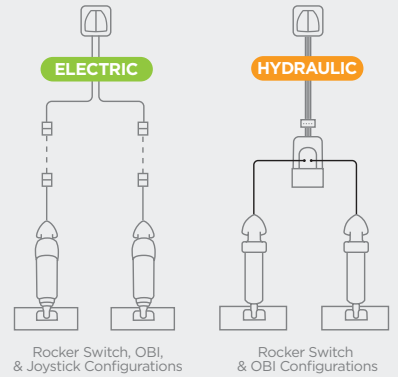

COMMON SYSTEM DIAGRAMS