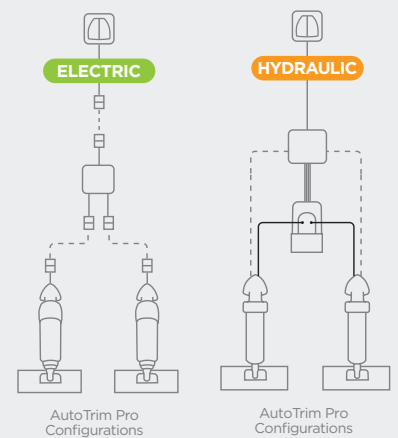

A1114
Lower Hinge
with Hinge Pin
Yamaha PN: 6BT500058700
QTY / 2

VP1135G
Solenoid Valve (G)
Yamaha PN: 6BT500795500
QTY / 1

VP1135R
Solenoid Valve (R)
Yamaha PN: 6BT500867400
QTY / 1

T1127
Nut with Ferrule
Yamaha PN: 6BT500638200
QTY / 2

COMMON SYSTEM DIAGRAMS

Want to become a Bennett Marine Authorized Dealer?

Here's how!

By purchasing a Bennett Marine Dealer Service Kit, not only are you saving hundreds of dollars on the most common replacement parts, you're becoming a local resource to a host of Bennett customers.