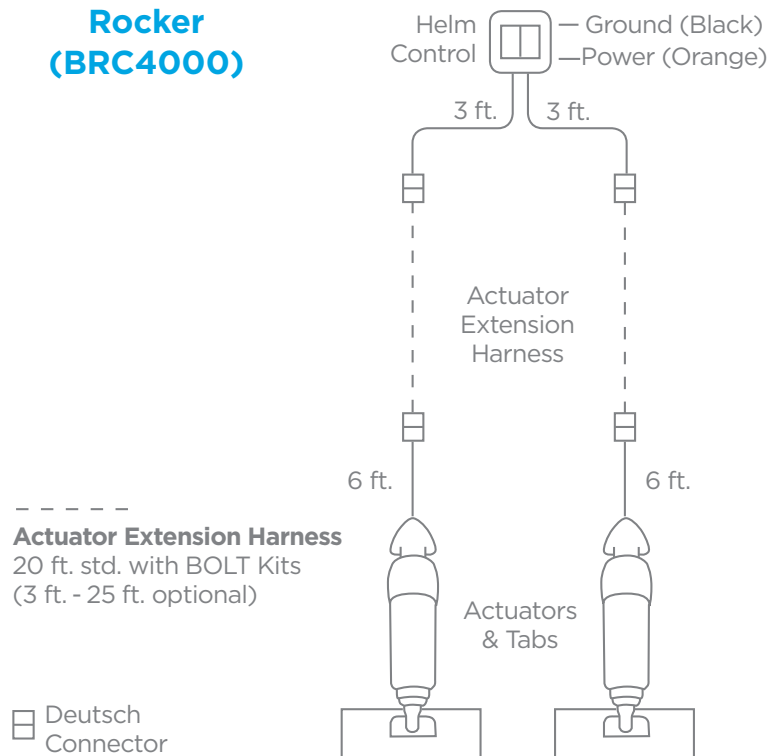

## Electric Trim Tab System Common Wiring Diagrams

### Rocker (BRC4000)

### BCN6000, BCI8000, or AutoTrim Pro (AP000A1BC)