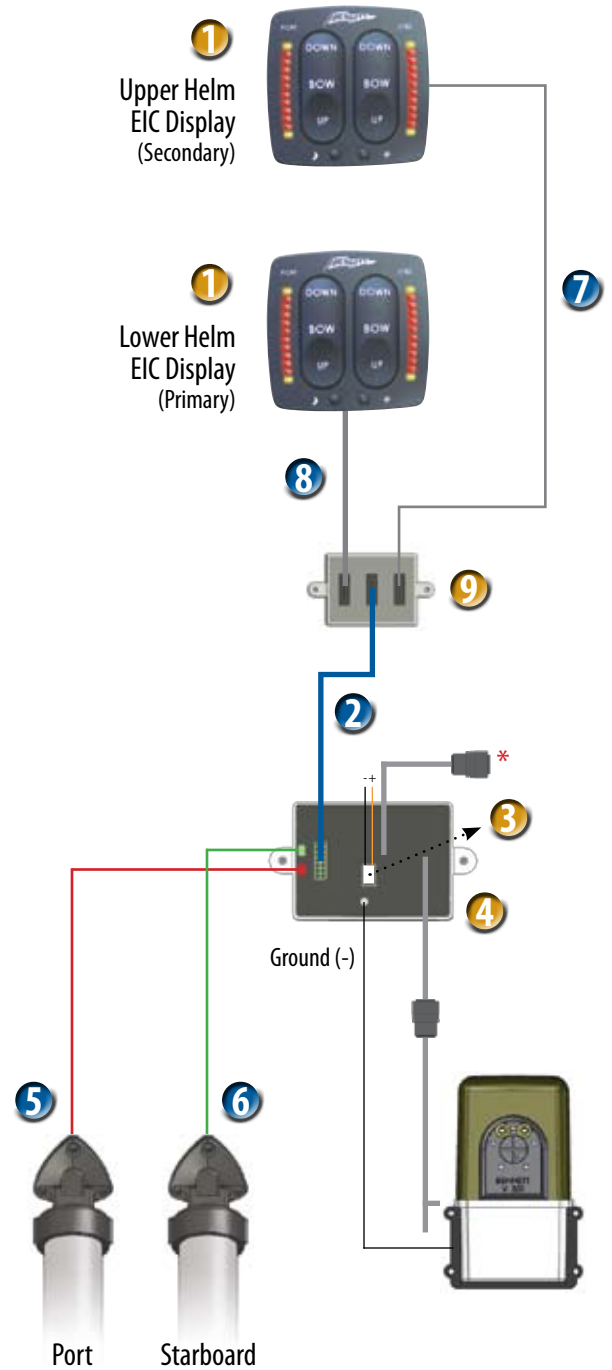

PLUG-N-PLAY

System Schematic and Parts List for Electronic Indicator Control Single Station

Kit Part #s:

EIC5000 – 12 Volt | EIC50002 – 24 Volt

Item #	Description	Part #
1	EIC Display – 2.75" x 2.75" (7cm x 7cm)	EIC001
2	EIC 20' (6m) Wire Harness (blue)	EIC201
3	EIC Power Pigtail Pack	EIC401
4	EIC Relay Module – 12V (or 24V)	EIC101 (or EIC102)
5	Port Sensor with 10' (3m) SC Red and Connector	EIC901P
6	Stbd Sensor with 10' (3m) SC Green and Connector	EIC901S
	EIC Hardware Pack (<i>not shown</i>)	EIC501

Phone: +1.954.427.1400 • Fax: +1.954.480.2897

Web: www.BennettTrimTabs.com

PLUG-N-PLAY

System Schematic and Parts List for Electronic Indicator Control Dual Station

Kit Part #s:

EIC5000 – 12 Volt | EIC50002 – 24 Volt

Item #	Description	Part #
1	EIC Display – 2.75" x 2.75" (7cm x 7cm)	EIC001
2	EIC 20' (6m) Wire Harness (blue)	EIC201
3	EIC Power Pigtail Pack	EIC401
4	EIC Relay Module – 12V (or 24V)	EIC101 (or EIC102)
5	Port Sensor with 10' (3m) SC Red and Connector	EIC901P
6	Stbd Sensor with 10' (3m) SC Green and Connector	EIC901S
	EIC Hardware Pack (<i>not shown</i>)	EIC501

Kit Part #s: For Dual Station Systems

EIC5000A – 12 Volt | EIC5000A2 – 24 Volt

Includes same parts as EIC5000, plus:

Item #	Description	Part #
1	EIC Display – 2.75" x 2.75" (7cm x 7cm)	EIC001
7	EIC Bridge Wire Harness 20' (6m) (thin gray)	EIC801
8	EIC 4' (1m) Wire Harness (thick gray)	EIC301
9	EIC Bridge Box	EIC701
	EIC Bridge Hardware Pack (<i>not shown</i>)	EIC601