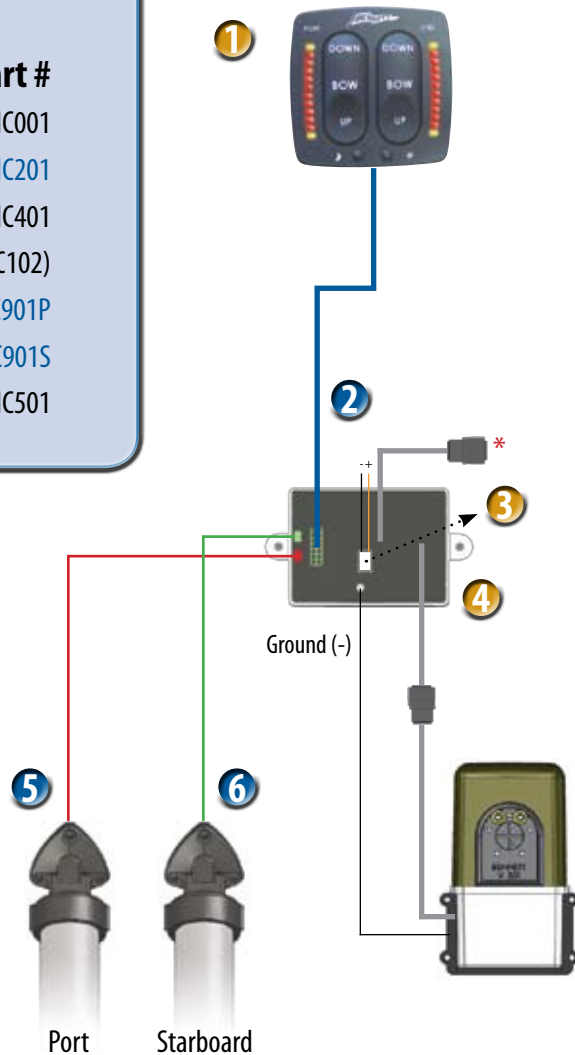

PLUG-N-PLAY

System Schematic and Parts List for Electronic Indicator Control Single Station

Kit Part #s:

EIC5000 – 12 Volt | EIC50002 – 24 Volt

Item #	Description	Part #
1	EIC Display – 2.75" x 2.75" (7cm x 7cm)	EIC001
2	EIC 20' (6m) Wire Harness (blue)	EIC201
3	EIC Power Pigtail Pack	EIC401
4	EIC Relay Module – 12V (or 24V)	EIC101 (or EIC102)
5	Port Sensor with 10' (3m) SC Red and Connector	EIC901P
6	Stbd Sensor with 10' (3m) SC Green and Connector	EIC901S
	EIC Hardware Pack (<i>not shown</i>)	EIC501

*Shorter cable shown on #4 EIC Relay Module is for optional Auto Tab Control (AC3000). If no Auto Tab Control is installed, this cable is not used.

Bennett Marine, Inc.

550 Jim Moran Boulevard • Deerfield Beach, Florida 33442 • USA

Item #	Description	Part #
1	EIC Display – 2.75" x 2.75" (7cm x 7cm)	EIC001
2	EIC 20' (6m) Wire Harness (blue)	EIC201
3	EIC Power Pigtail Pack	EIC401
4	EIC Relay Module – 12V (or 24V)	EIC101 (or EIC102)
5	Port Sensor with 10' (3m) SC Red and Connector	EIC901P
6	Stbd Sensor with 10' (3m) SC Green and Connector	EIC901S
	EIC Hardware Pack (<i>not shown</i>)	EIC501

Kit Part #s: For Dual Station Systems

EIC5000A – 12 Volt | EIC5000A2 – 24 Volt

Includes same parts as EIC5000, plus:

Item #	Description	Part #
1	EIC Display – 2.75" x 2.75" (7cm x 7cm)	EIC001
7	EIC Bridge Wire Harness 20' (6m) (thin gray)	EIC801
8	EIC 4' (1m) Wire Harness (thick gray)	EIC301
9	EIC Bridge Box	EIC701
	EIC Bridge Hardware Pack (<i>not shown</i>)	EIC601